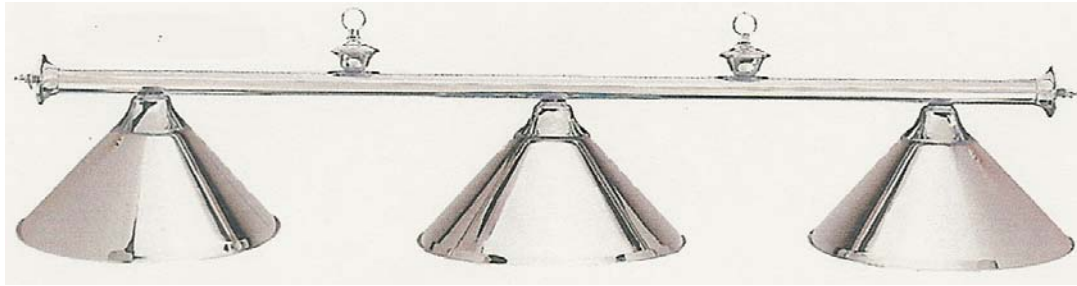

Bronze Games Room Package

Chrome Hanging Light Fixture

Ball and Cue Package

Floor Covering is a warm
Fawn Colored Carpet

www.CSandL.com/gamerrooms.htm

June 1, 2006

Bronze Games Room Package **includes:**

1. Regulation size (4' x 8') Pool Table with black finish, chrome accents, and Euro Blue felt. Slate top is precision machined and diamond honed for optimum playability (delivered, installed, and leveled).
2. Accessory package includes the following items: 4 single-piece pool cues, 15 colored pool balls, 1 white cue ball, 1 table brush, and 1 rulebook.
3. Solid wood, two-piece wall unit for mounting cue sticks (installed).
4. Chrome 3-head hanging light fixture (wired into pre-existing electrical box in ceiling).
5. Warm fawn colored carpet, low pile, designed for high-traffic (installed).