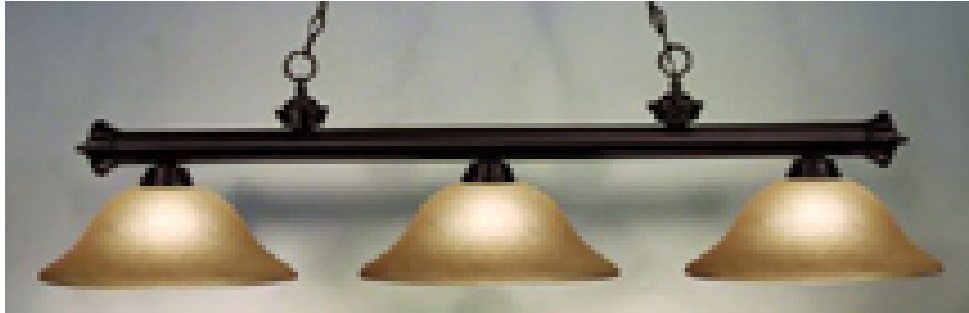

Silver Games Room Package

Glass Hanging Light Fixture

Table is a Solid Poplar Wood with Distressed Matte Mahogany Finish and Light Olive Green Felt, supported by Cabriole Legs.

Real Wood Wall Rack with Ball and Cue Package

Floor Covering is a warm Fawn Colored Carpet

www.CSandL.com/gamerooms.htm

June 1, 2006

Silver Games Room Package **includes:**

1. Regulation size (4' x 8') Pool Table made of solid poplar wood with distressed matte mahogany finish and light olive green felt, supported upon Cabriole legs. Slate top is a full 1" thick for a solid, true playing surface (delivered & installed, and leveled).
2. Accessory package includes the following items: 4 single-piece pool cues, 15 colored pool balls, 1 cue ball, 1 table brush, and 1 rulebook.
3. Solid wood, two-piece wall unit for mounting cue sticks (installed).
4. Stylish high quality 3-Headed Glass pool table hanging lamp (wired into pre-existing electrical box in ceiling).
5. Warm fawn colored carpet, low pile, designed for high-traffic (installed).
6. White vertical blinds installed to cover interior side of garage door. Overhead garage door rails will be removed to accommodate blinds.
7. White vertical blinds installed to cover water heater, if water heater is located in the garage.
8. White vertical blinds installed to cover air-handling unit, if air-handling unit is located in the garage.